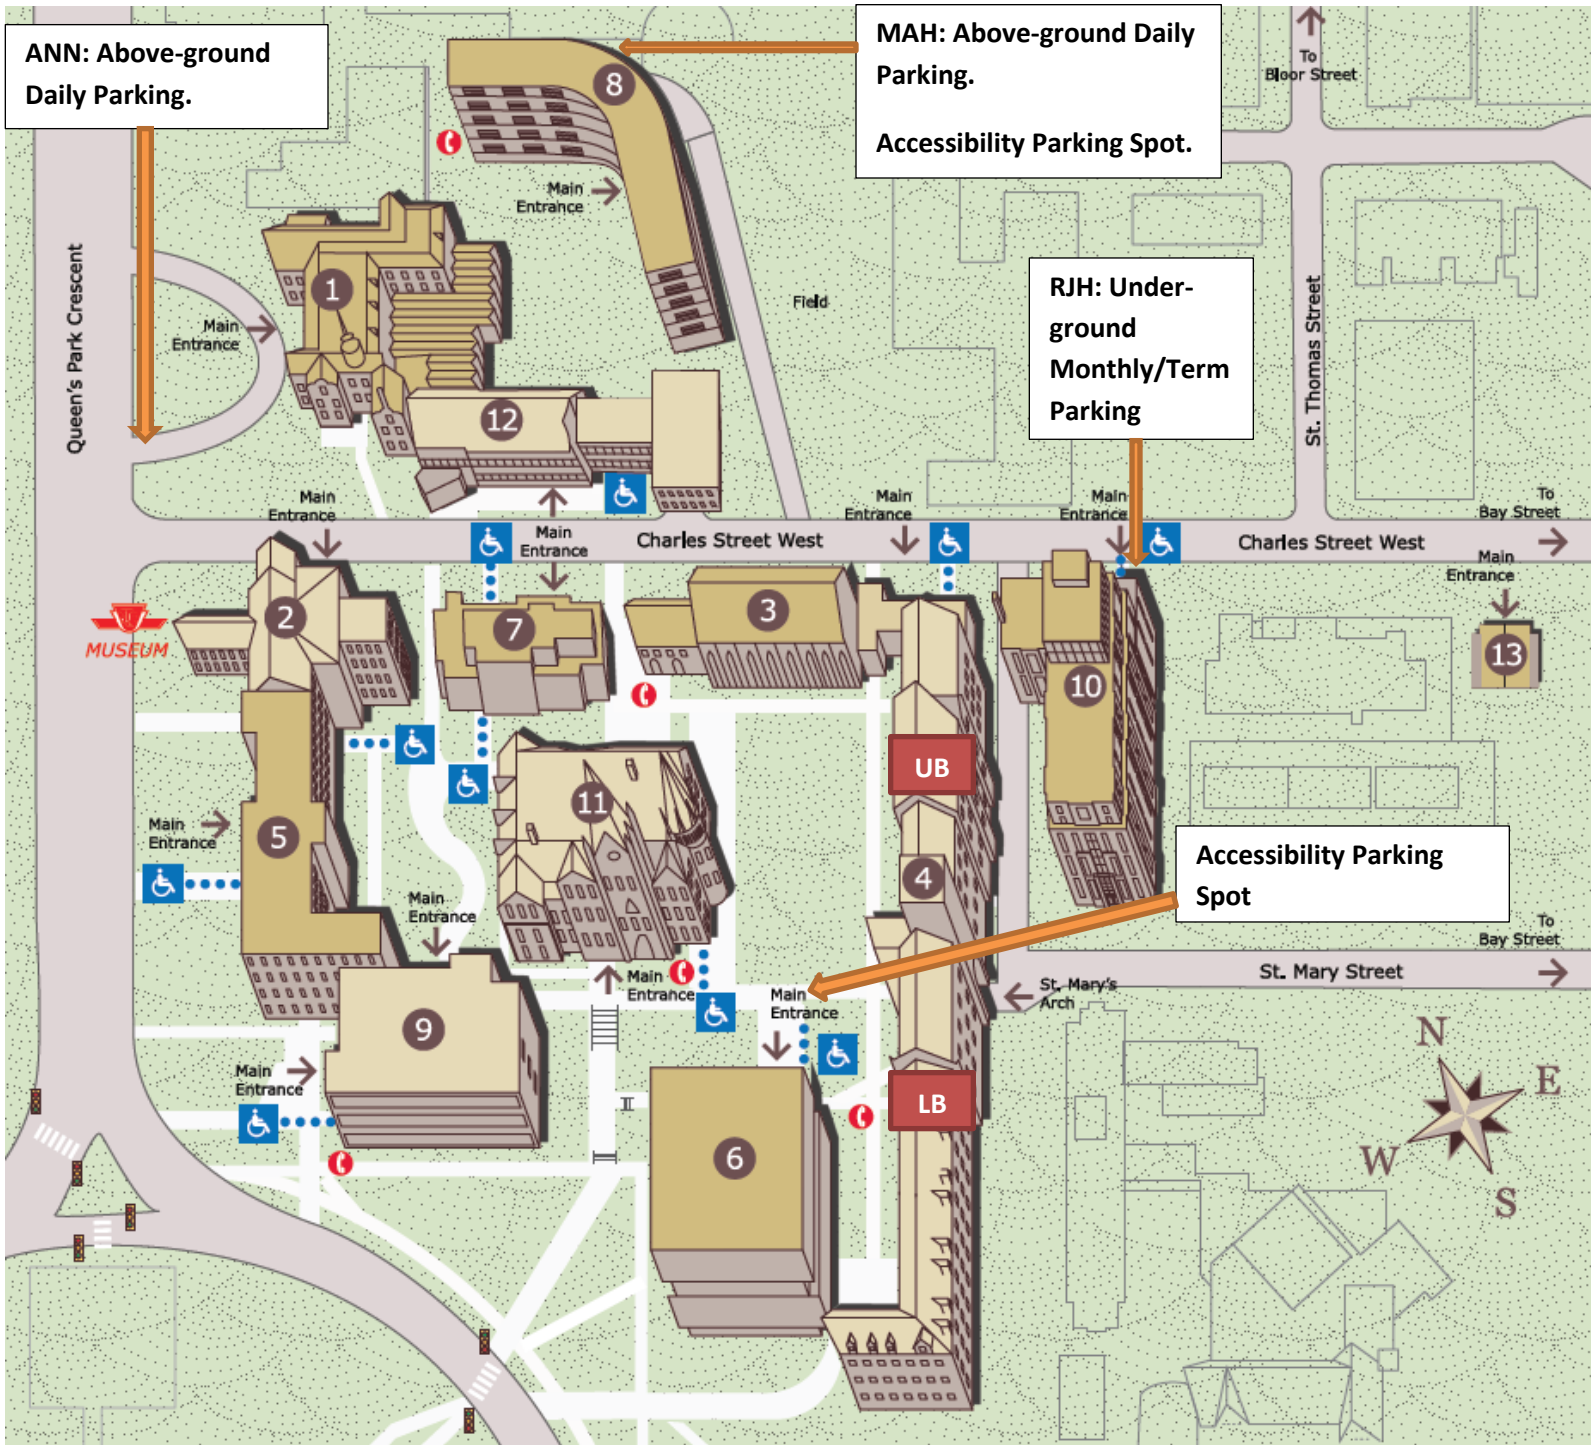

# VICTORIA UNIVERSITY MAP

- |  |   |
|--|---|
| <ol style="list-style-type: none"> <li>1. Annesley Hall (ANN)</li> <li>2. Birge Carnegie (BC)</li> <li>3. Burwash Dining Hall (BDH)</li> <li>4. Burwash Hall (BUR)             <ol style="list-style-type: none"> <li>a) Upper Burwash (UB)</li> <li>b) Lower Burwash (LB)</li> </ol> </li> <li>5. Emmanuel College (EC)</li> <li>6. Pratt Library (PL)</li> </ol> | <ol style="list-style-type: none"> <li>7. Isabel Bader Theatre (BT)</li> <li>8. Margaret Addison Hall (MAH)</li> <li>9. Northrop Frye (NF)</li> <li>10. Rowell Jackman Hall (RJH)</li> <li>11. Victoria College Building (OLD VIC)</li> <li>12. Goldring Student Centre (GSC)</li> <li>13. 65 Charles St. W. (LAW HOUSE)</li> </ol> |
|--|---|

Please note: Parking permits can be purchased at the Margaret Addison Hall front desk, located at 140 Charles St. W. (#8 on map).